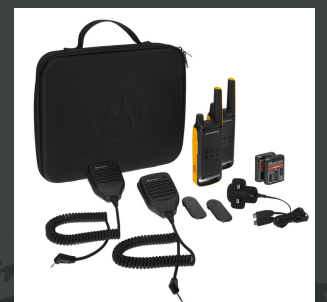

## CHARGING

Micro USB charger (included)

Compatible with drop-in charging dock (sold separately)

SKIING

HIKING

BIKING

CLIMBING

SNOW BOARDING

## PACKAGE CONTENTS

\*Subject to terrain and conditions.

\*\*Restricted to 8 channels in Russia by law. Please refer to user guide.

\*\*\*Based on standard usage of 5/5/90 cycle.

MOTOROLA, MOTOROLA SOLUTIONS and the Stylized M Logo are trademarks or registered trademarks of Motorola Trademark Holdings, LLC and are used under license. All other trademarks are the property of their respective owners. © 2017 Motorola Solutions, Inc. All rights reserved.