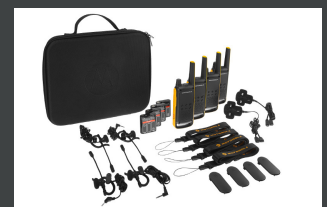

PACKAGE CONTENTS

*Subject to terrain and conditions.

**Restricted to 8 channels in Russia by law. Please refer to user guide.

***Based on standard usage of 5/5/90 cycle.

MOTOROLA, MOTOROLA SOLUTIONS and the Stylized M Logo are trademarks or registered trademarks of Motorola Trademark Holdings, LLC and are used under license. All other trademarks are the property of their respective owners. © 2017 Motorola Solutions, Inc. All rights reserved.